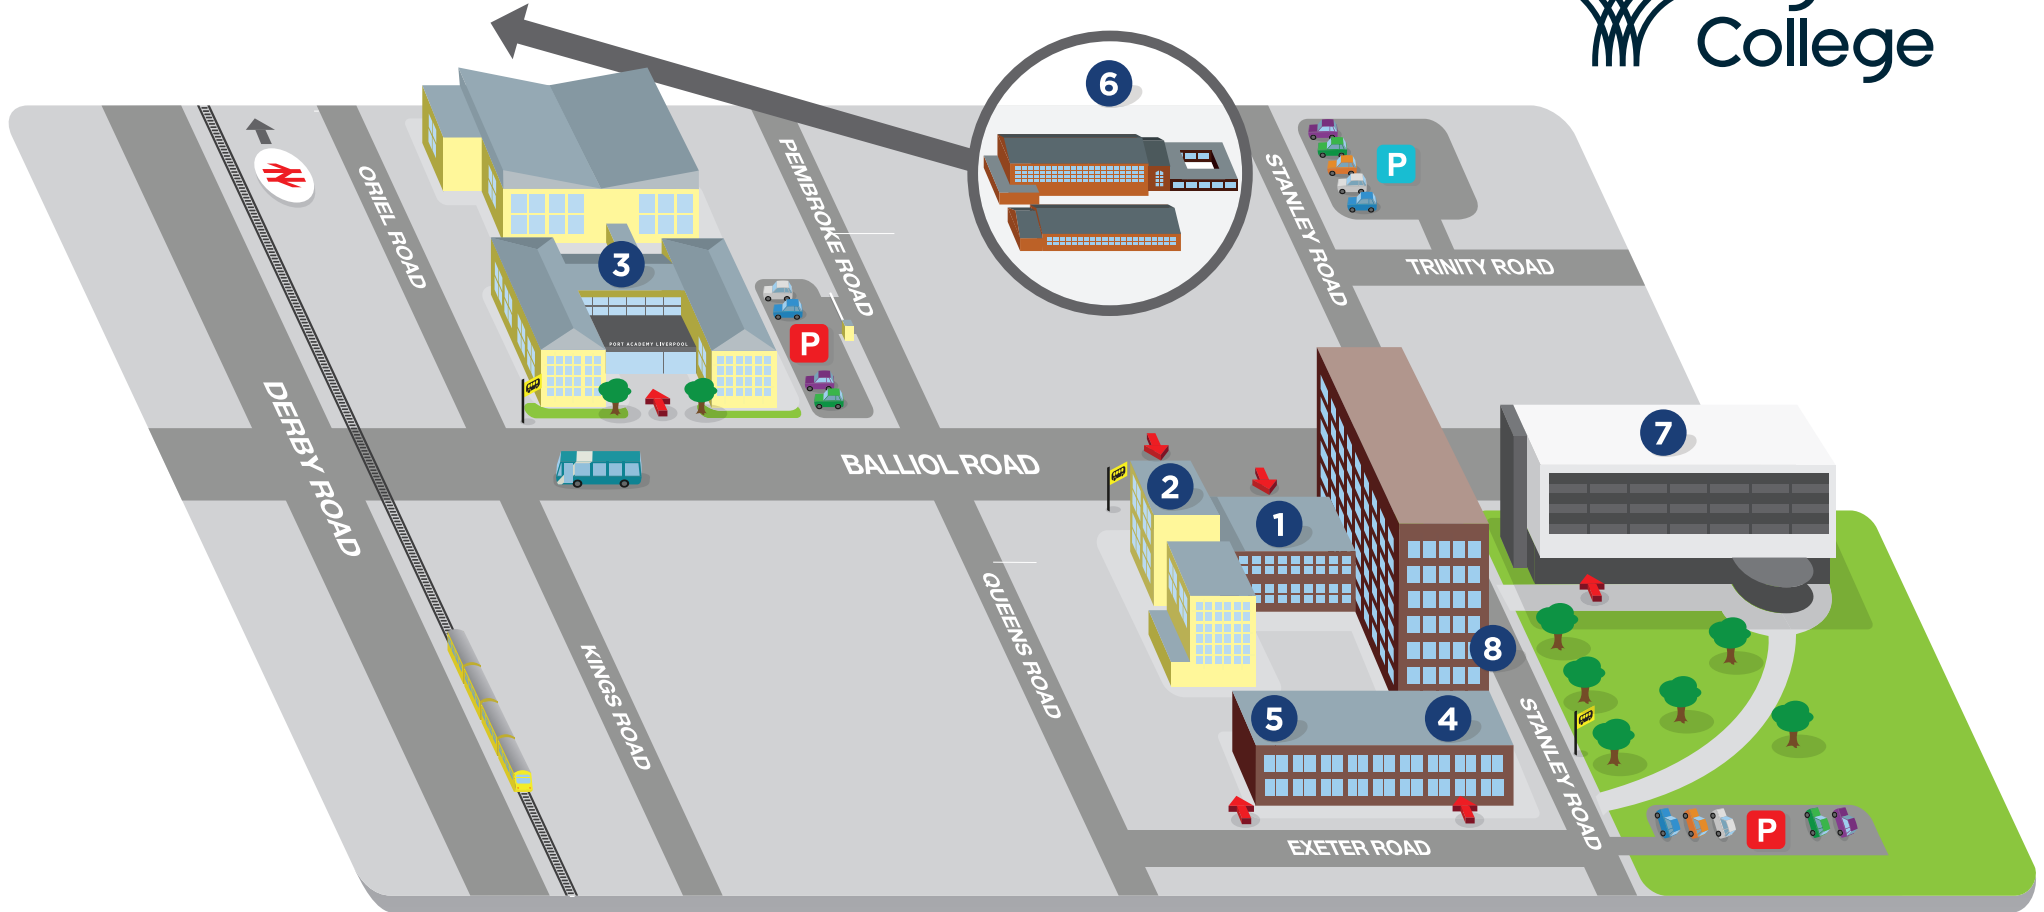

# Campus Map

- |   |  |   |  |
|---|--|---|--|
| <p><b>1</b> <b>Balliol building</b><br/>Main Reception<br/>The POD Student Services<br/>The POD Café<br/>Images Salon</p> | <p><b>3</b> <b>Port Academy Liverpool building</b><br/>Business Development Centre</p> | <p><b>7</b> <b>University Centre</b><br/>The Hub<br/>L20 Café</p>           | <p> Entrance</p>                        |
| <p><b>2</b> <b>Lifestyle Fitness building</b><br/>Lifestyle Fitness Gym<br/>Sports Hall</p>                               | <p><b>4</b> <b>L20 Restaurant</b></p>  | <p><b>8</b> <b>Commercial Outlets</b><br/>L20 Flowers<br/>L20 The Salon</p> | <p> Bus Stop</p>                        |
|   | <p><b>5</b> <b>14-16 College</b></p>   |   | <p> Oriel Rail Station</p>              |
|   | <p><b>6</b> <b>Healthcare Campus</b></p>   |   | <p> Visitor Parking</p>                 |
|   |  |   | <p> Additional Visitor Paid Parking</p> |